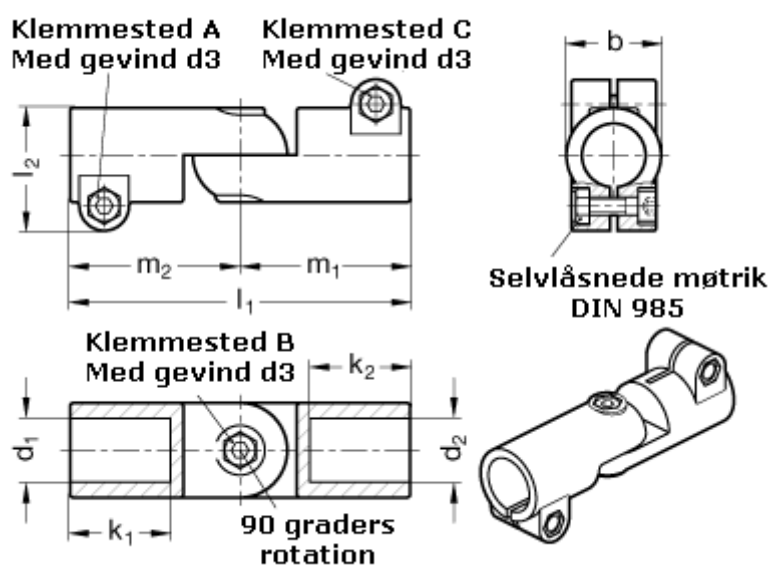

Article number: 20286B50B42T2SW

Description: E+G Swivel clamp connector joint
GN286-B50-B42-T-2-SW

Measures

$b = 65$	$m_1 = 115$
$d_1 = B50$	$m_2 = 115$
$d_2 = B42$	
$d_3 = M10$	
$k_1 = 74.0$	
$k_2 = 74.0$	
$l_1 = 230$	
$l_2 = 77.5$	